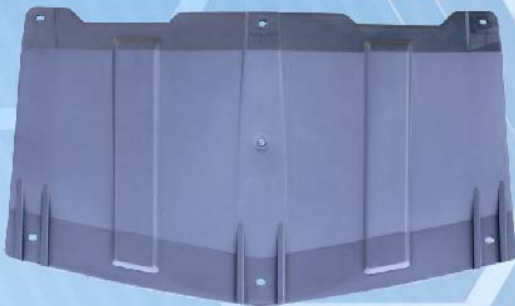

FRONT BUMPER NO.17-9905-A