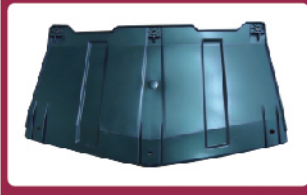

ASTRA H 2004-2010

17-6601

GOOD GO ITEM NO.	DESCRIPTION	YEAR	PART NO	PARTS LINK	CAPA	MEASURE	REMARK
17-6601	OP ASTRA H COVER OIL PANEL (MAT-BLACK)	04-10	93187322 1400564			5pcs/0.8	

OP