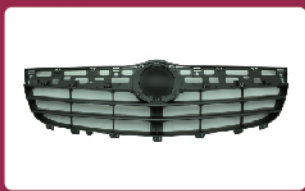

# AGILA B 2008

17-9904

17-9518

17-6501-0

17-9701

17-5002

17-7101L

17-7101R

17-8505

GOOD GO ITEM NO.	DESCRIPTION	YEAR	PART NO	PARTS LINK	CAPA	MEASURE	REMARK
17-9904	OP AGILA B FR BUMPER (PRIMED-BLACK)	08	4708356 93193190			3pcs/29.9	
17-9518	OP AGILA B FR GRILLE (PRIMED-BLACK)	08	4710397 93195549			5pcs/4.4	
17-6501-0	OP AGILA B MOULURE GRILLE DE RADIATEUR (CHROME)	08	4710399 93195551			5pcs/2.5	
17-9701	OP AGILA B FR BUMPER GRILLE (PRIMED-BLACK)	08	4708386 93193222			5pcs/1.1	
17-5002	OP AGILA B F/B COVER TOW HOOK (MAT-BLACK)	08	4710690 93196132			20pcs/0.1	
17-7101L	OP AGILA B FOG LAMP COVER W/HOLE (AMT-BLACK) LH	08	4708378 93193206			5pcs/0.6	
17-7101R	OP AGILA B FOG LAMP COVER W/HOLE (AMT-BLACK) RH	08	4708389 93193225			5pcs/0.6	
17-8505	OP AGILA B RE BUMPER (PRIMED-GRAY)	08	4708358 93193193			1pcs/4	